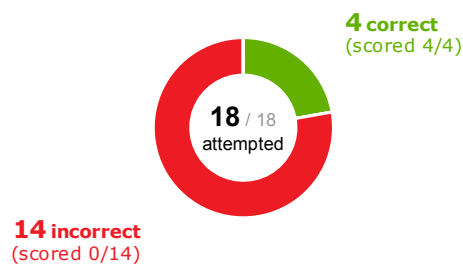

ejemplo
ejemplo@mail.com

Took test on: Jun 7, 2014
Test completion: Normal

Overall Summary

MARKS SCORED

		Score	Percentile
Section #1		4.0 / 18.0	100
Total		4.0 / 18.0	100

Percentile is among 1 candidate(s) who've taken this test.

SUMMARY OF ATTEMPTS

TIME TAKEN

0 hr
0 min

Available time was 0 hr 20 min

Section-wise Details

Section #1

MARKS SCORED

		Score
Mettl Test for Criti...		4.0 / 18.0
Total		4.0 / 18.0

SUMMARY OF ATTEMPTS

TIME TAKEN